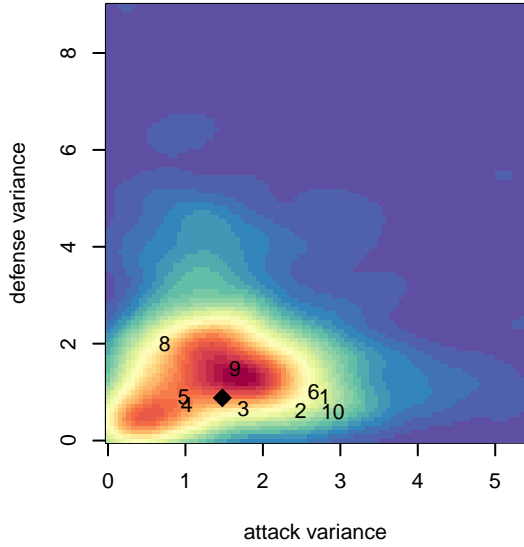

# FME Xtreme B98

Fife Milton Edgewood SC  
Milton, WA  
B98 total strength=1440  
attack=8.56 defense=9.84  
fall league = DIII B16CO

alt names used:  
FME Xtreme '98  
FME Xtreme '98

Venues played:  
2014 King of the Hill U15-16  
2014 Puyallup Valley Kick-off U15-19  
2014 DIII B16CO

**attack and defense variance (black dot)  
relative to other teams  
and top 10 in region**

**attack and defense rating  
relative to others at age  
and all opponents in last 13 months**

**Performance relative to 13 month average**