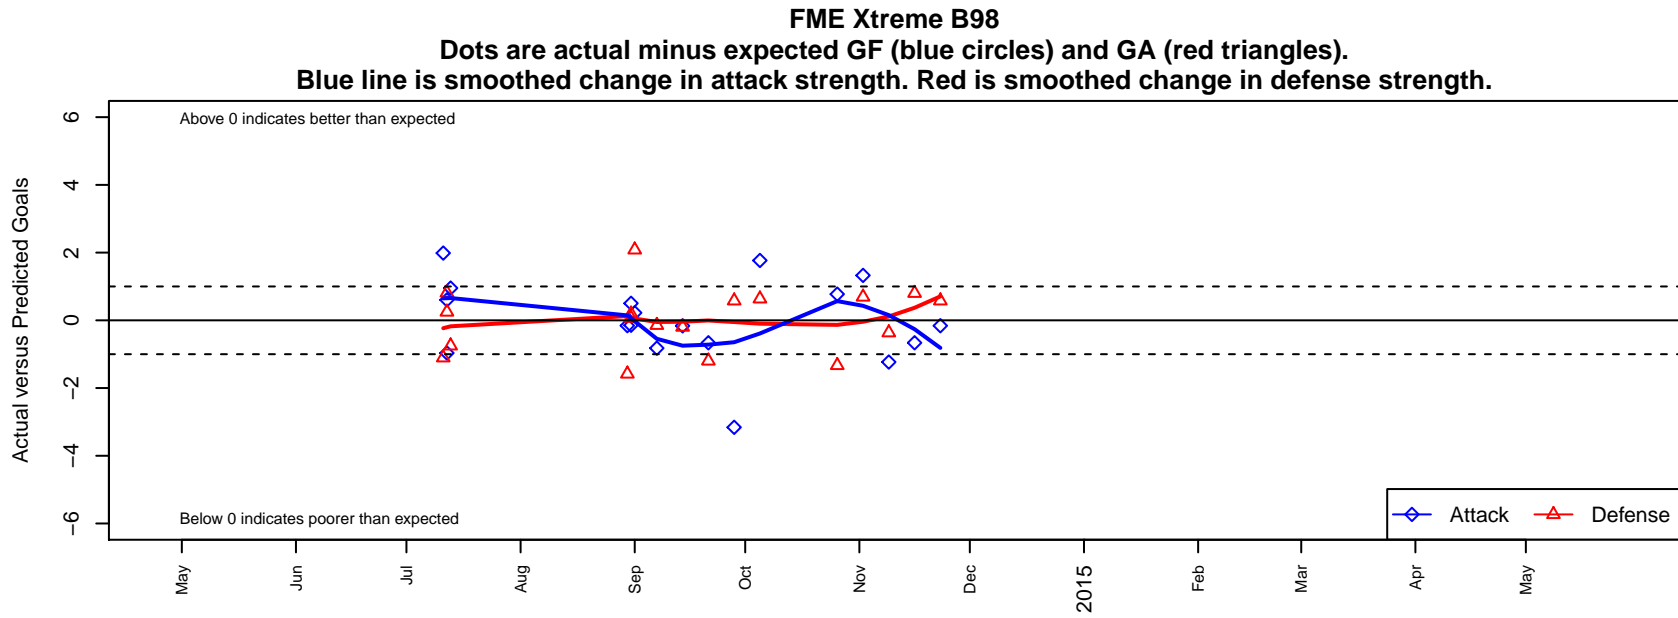

# FME Xtreme B98

Fife Milton Edgewood SC  
Milton, WA  
B98 total strength=1440  
attack=8.56 defense=9.84  
fall league = DIII B16CO

alt names used:  
FME Xtreme '98  
FME Xtreme '98

Venues played:  
2014 King of the Hill U15-16  
2014 Puyallup Valley Kick-off U15-19  
2014 DIII B16CO

**attack and defense variance (black dot)  
relative to other teams  
and top 10 in region**

**attack and defense rating  
relative to others at age  
and all opponents in last 13 months**

**Performance relative to 13 month average**