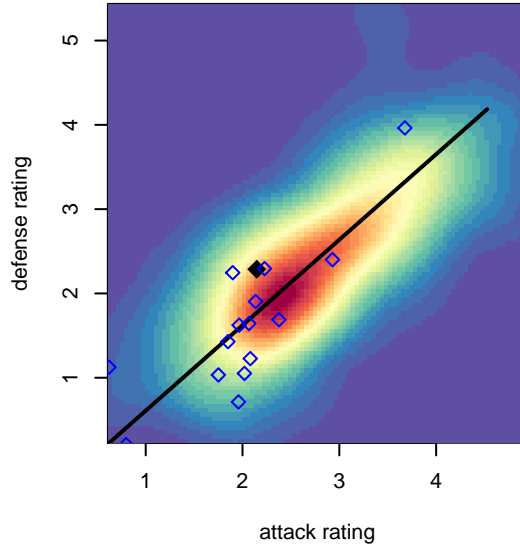

# FME Xtreme B98

Fife Milton Edgewood SC  
Milton, WA  
B98 total strength=1440  
attack=8.56 defense=9.84  
fall league = DIII B16CO

alt names used:  
FME Xtreme '98  
FME Xtreme '98

Venues played:  
2014 King of the Hill U15-16  
2014 Puyallup Valley Kick-off U15-19  
2014 DIII B16CO

**attack and defense variance (black dot)  
relative to other teams  
and top 10 in region**

**attack and defense rating  
relative to others at age  
and all opponents in last 13 months**

**Performance relative to 13 month average**